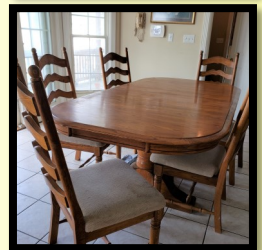

MISCELLANEOUS

Bow flex training equipment, Luggage, Christmas decorations, Sega Genesis & games, Case XX Hunting Heritage Collection, Large dog kennel, Kirby Vacuum, Harmony Guitar, Household Décor, and more!